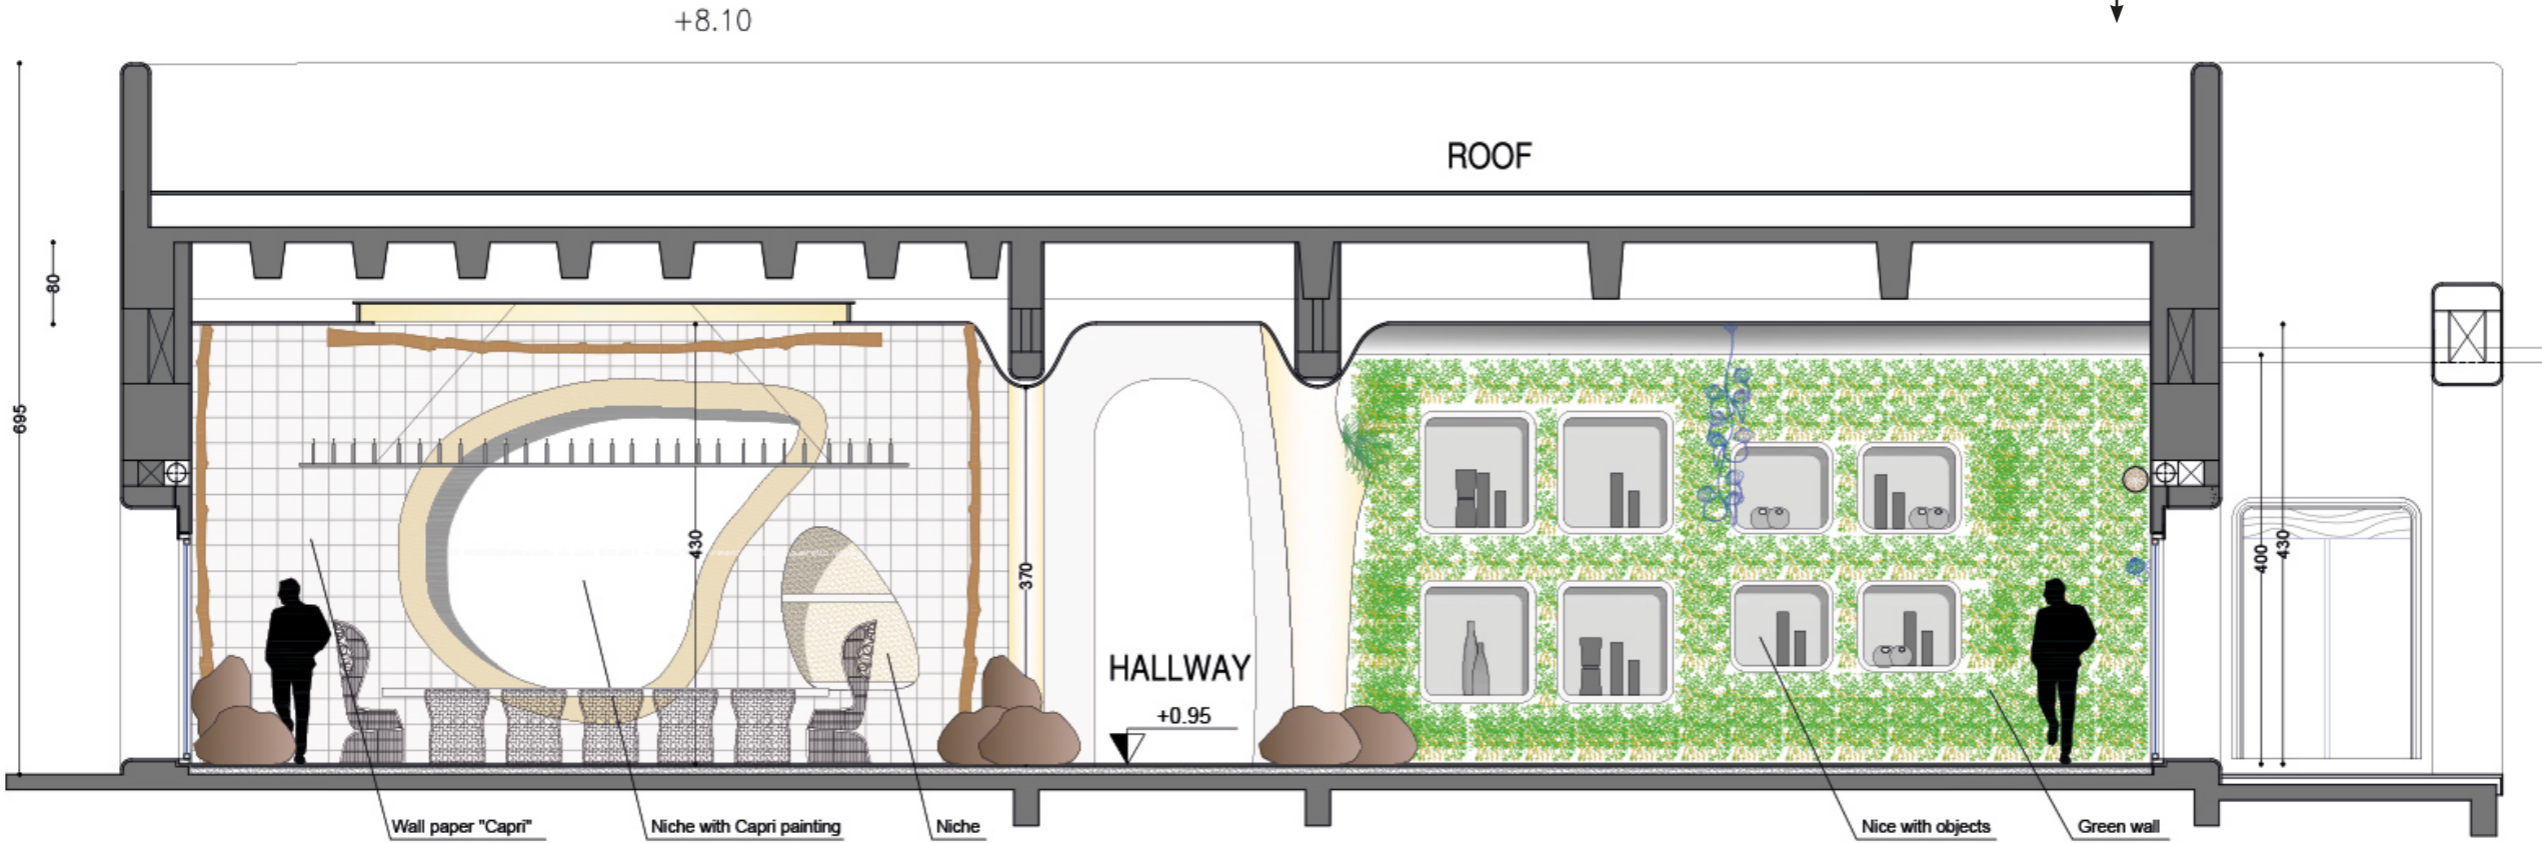

CHALET SULAIBIYAH

project by

ADRIANI & ROSSI
EDIZIONI

*When the day
starts...*

introduction / general plan

CHALET IN SULAIBIYAH /

areas of interest:

- dining area
- living area
- sitting area
- night area

solution 01
living & dining room

CHALET IN SULAIBIYAH /

areas of interest:

- dining room
- living room

solution 01 / dining & living plan

solution 01 / dining & living room

solution 01
section A-A / dining & living room

solution 01
section B-B / dining & living room

solution 01 _ living room

solution 01 _ living room / inspiration

solution 01 _ living room / inspiration

take
a moment
and
relax yourself

solution 01 _ living room