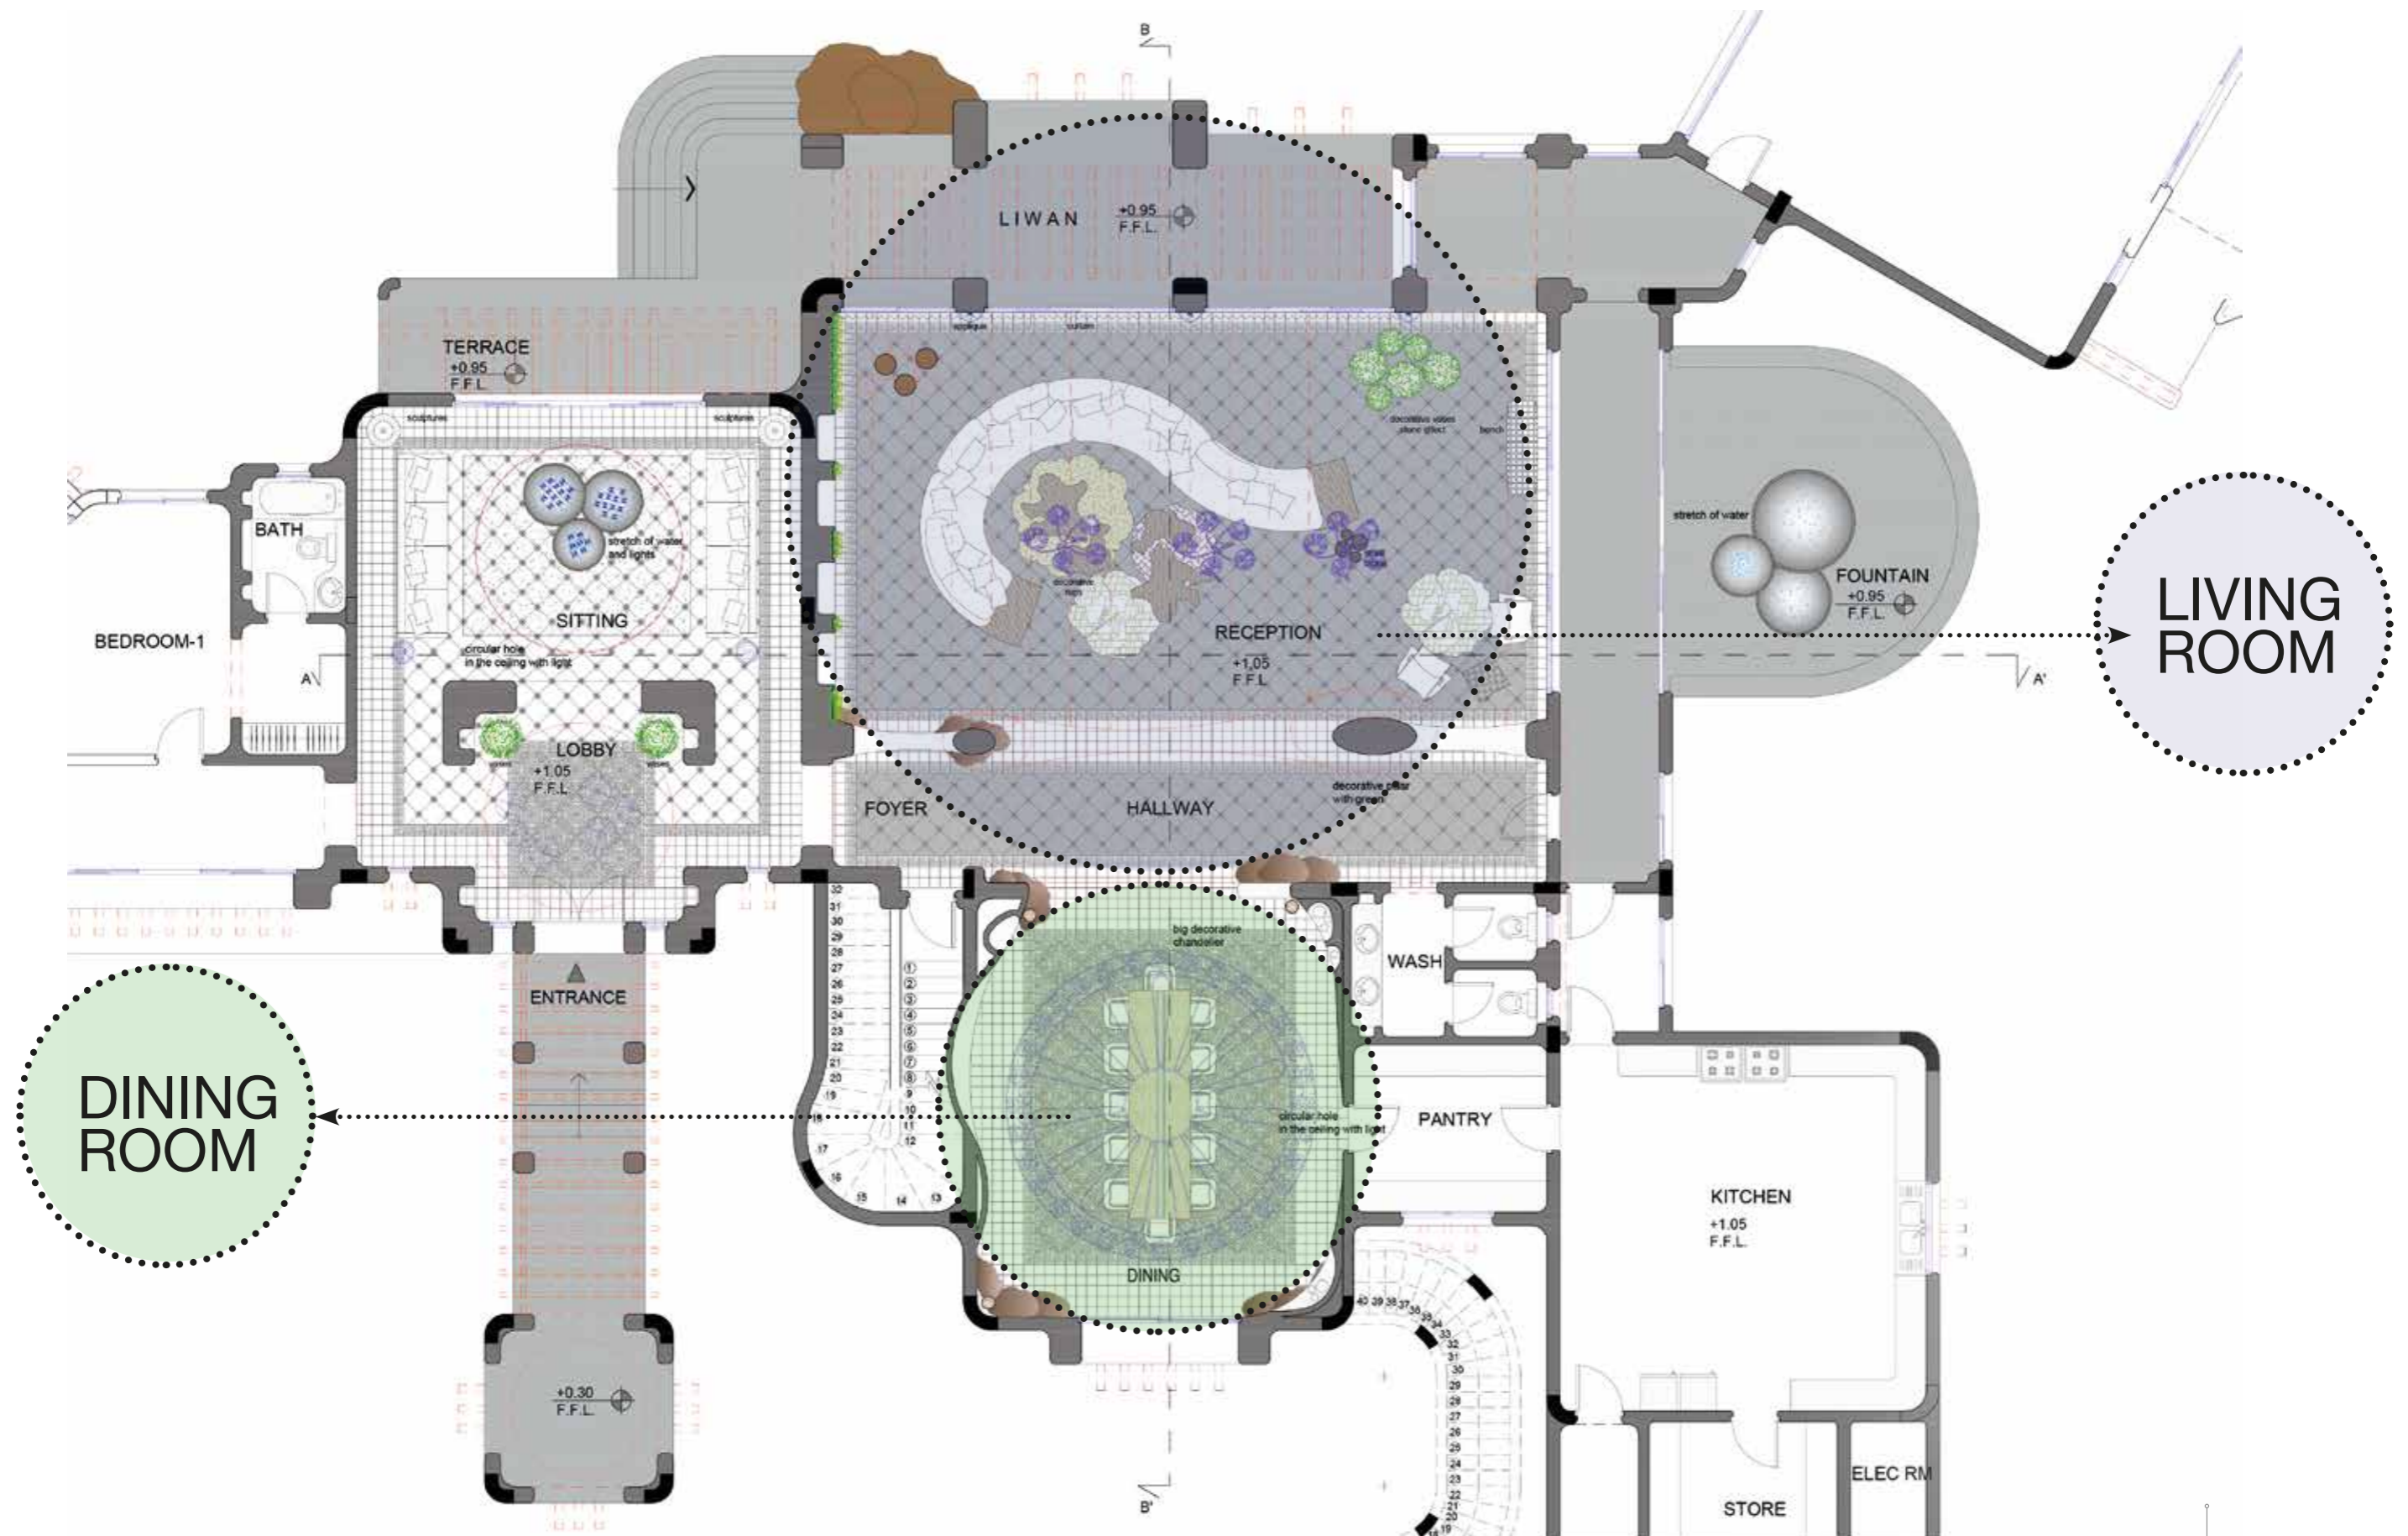

CHALET SULAIBIYAH

project by

ADRIANI & ROSSI
EDIZIONI

*When the day
starts...*

introduction / general plan

CHALET IN SULAIBIYAH /

areas of interest:

- dining area
- living area
- sitting area
- night area

solution 01
living & dining room

CHALET IN SULAIBIYAH /

areas of interest:

- dining room
- living room

solution 01 / dining & living plan

solution 01 / dining & living room

solution 01
section A-A / dining & living room

solution 01
section B-B / dining & living room

solution 01 _ living room

solution 01 _ living room / inspiration

solution 01 _ living room / inspiration

take
a moment
and
relax yourself

solution 01 _ living room