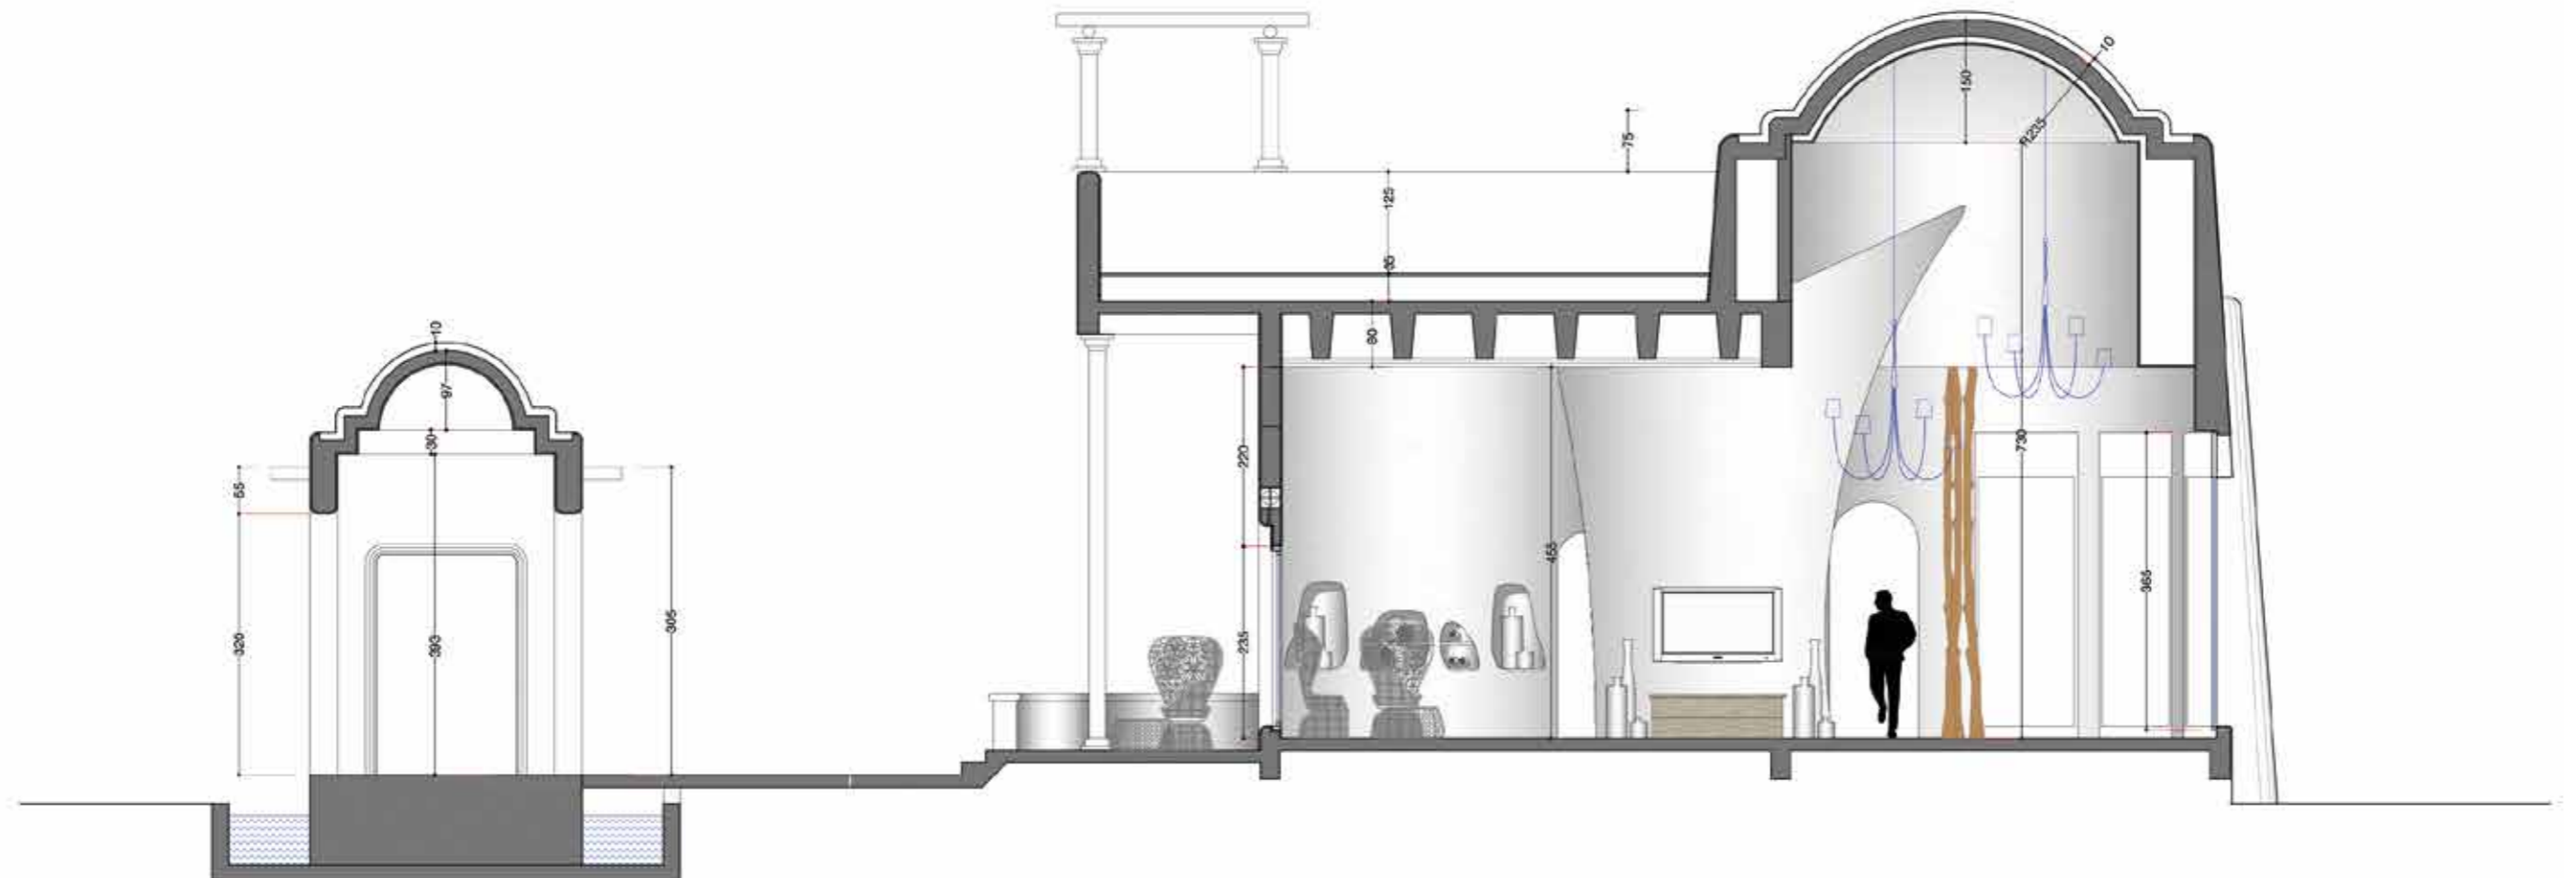

solution 01
section A-A / master bedroom