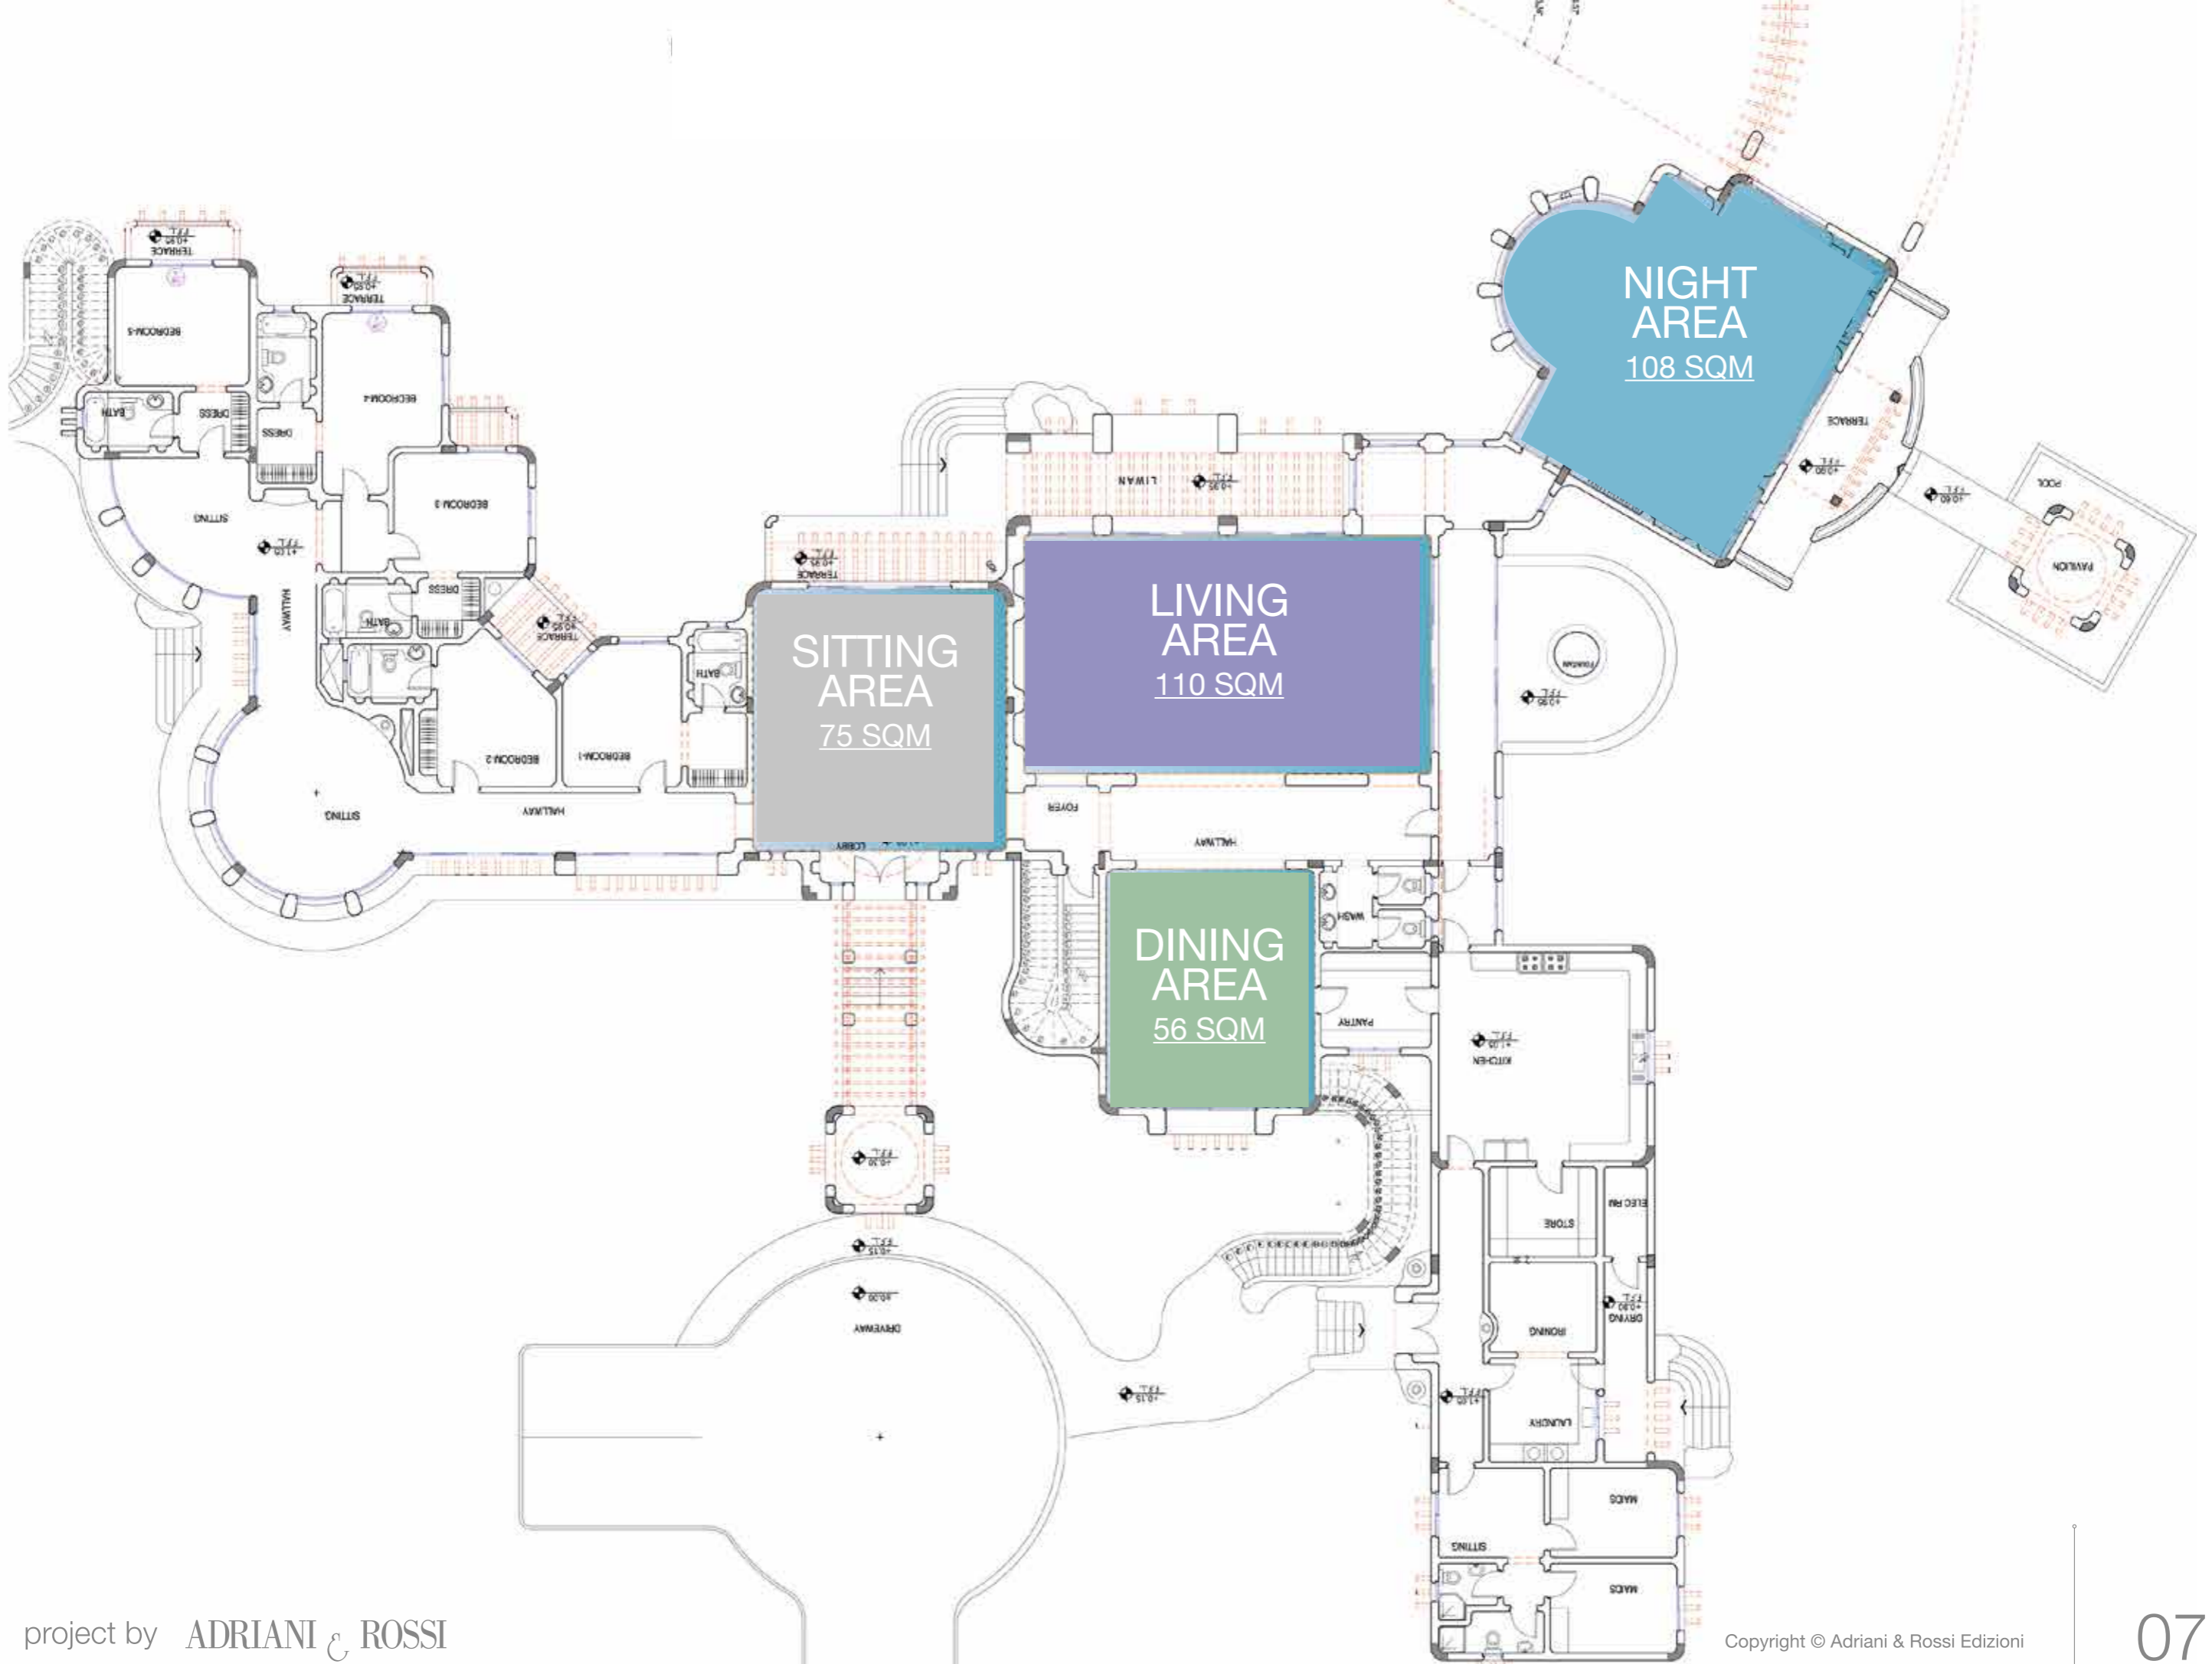

CHALET SULAIBIYAH

project by

ADRIANI & ROSSI
EDIZIONI

*When the day
starts...*

introduction / general plan

CHALET IN SULAIBIYAH /

areas of interest:

- dining area
- living area
- sitting area
- night area

solution 01
living & dining room

CHALET IN SULAIBIYAH /

areas of interest:

- dining room
- living room

solution 01 / dining & living plan

solution 01 / dining & living room

solution 01
section A-A / dining & living room